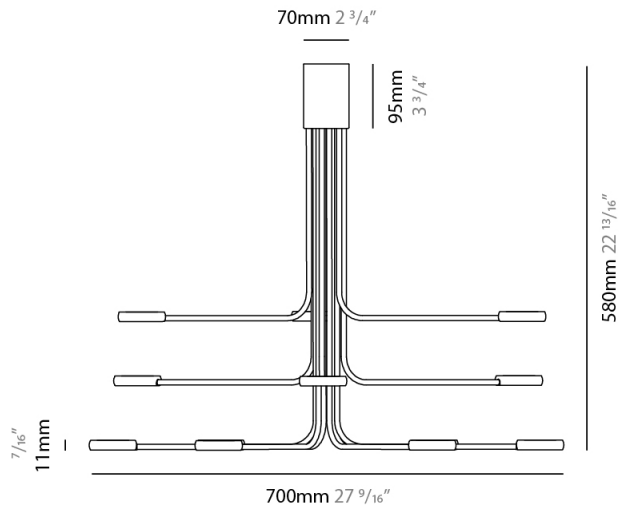

PROJECT	_____
TYPE	_____
SPECIFIER	_____
QUANTITY	_____
DATE	_____

ARBOR 12 LIGHT SURFACE

D42000-

base number   Finish
Options

1. To build a product code in our configurator select the specify button on the base model # product page
2. To build a manual product code on this datasheet choose from the options listed below in blue font and add the suffix to the base model #

GENERAL

Series: Arbor
Subseries: Arbor 12 Light
Brand: Icone
Division: Design
Mounting Type: Surface
Mounting Location: Ceiling
Subcategory: Up/Down Light

PHYSICAL

Shape: Abstract
Diameter (mm): 700
Diameter (in): 27 ⁹/₁₆
Height (mm): 580
Height (in): 22 ¹³/₁₆
Light Distribution: Direct / Indirect
Fixture Finish: WHI / GSR / CSR
Fixture Material: Metal

ELECTRICAL

Lamp Type: LED
Total Output Wattage (W): 60
Dimming: Electronic Low Voltage Dimming
Input Voltage (V): 120Vac Direct Line

LED

Number of LEDs: 12
Color Temperature (°K): 3000
Nominal Lumen (lm): 4200
CRI: >90 CRI
Lamp Life (hrs): 50000

OPTICAL

RATINGS AND CERTIFICATIONS

Certified By: Certified for North American Standards
IP rating: IP20