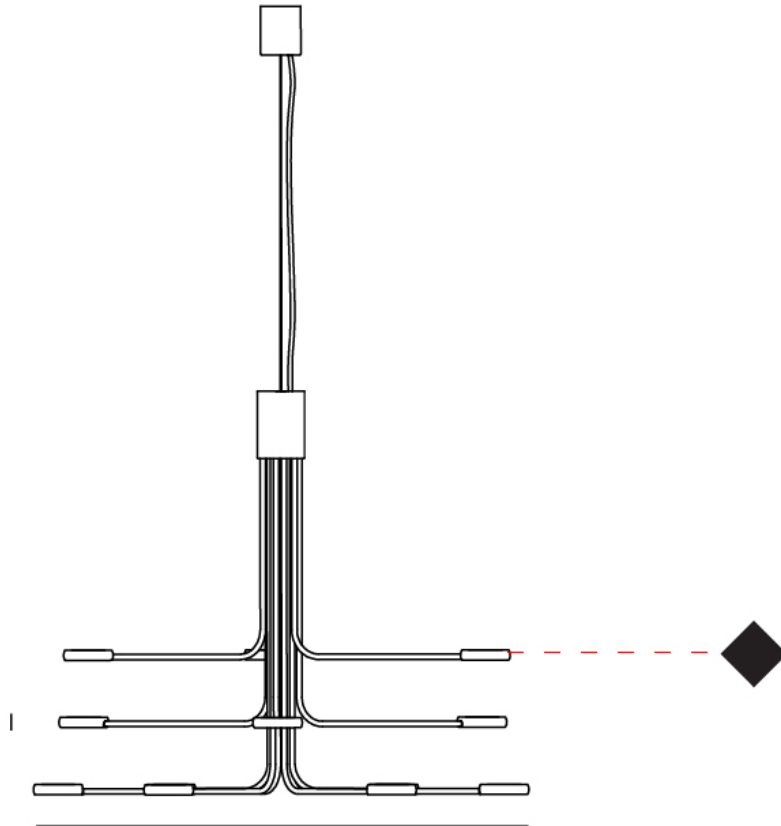

ARBOR 12 LIGHT SUSPENSION

D41000-

PROJECT	_____
TYPE	_____
SPECIFIER	_____
QUANTITY	_____
DATE	_____

D